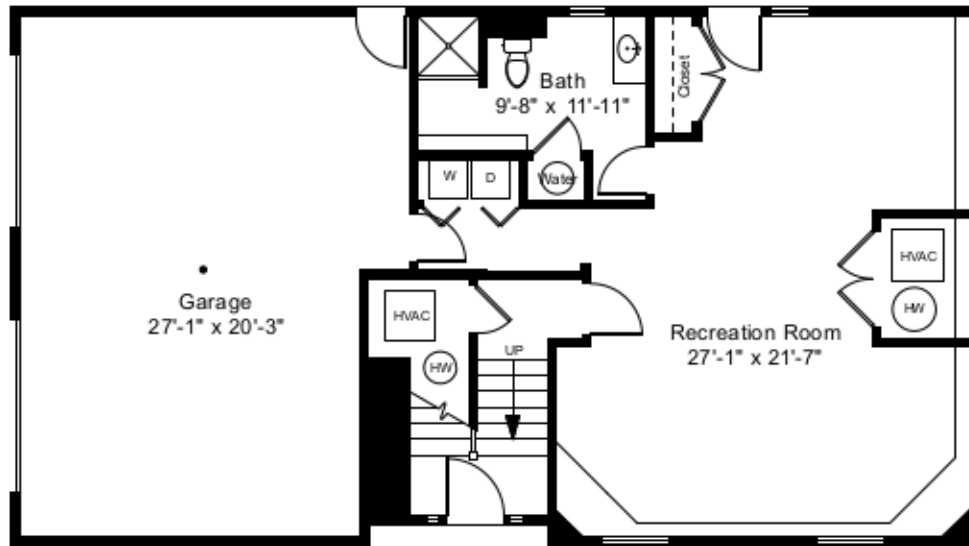

Second Floor Plan
Ceiling Height = 7'-7"

Lower Level Plan
Ceiling Height = 7'-3"

123 Long Pasture Way
Tiverton, RI 02878

2

Completed: June 2018
 Note: Dimensions are not guaranteed and are provided for informational purposes only. Individual room dimensions are not used to calculate overall square footage.

NATIONAL
 FLOOR PLANS
 & PHOTOGRAPHY
 (800) 328-0217